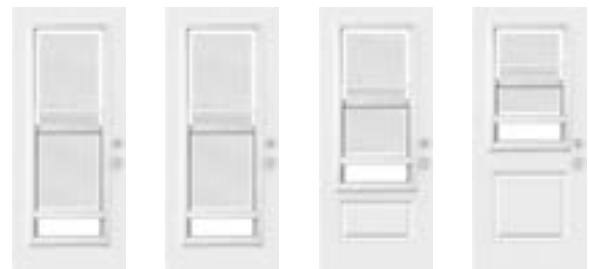

Sandblasted finish on clear glass — Low E / Argon

22" x 64"	20" x 64"	22" x 48"	22" x 36"
24-079-060-010	24-079-038-011	24-079-057-009	24-079-050-013