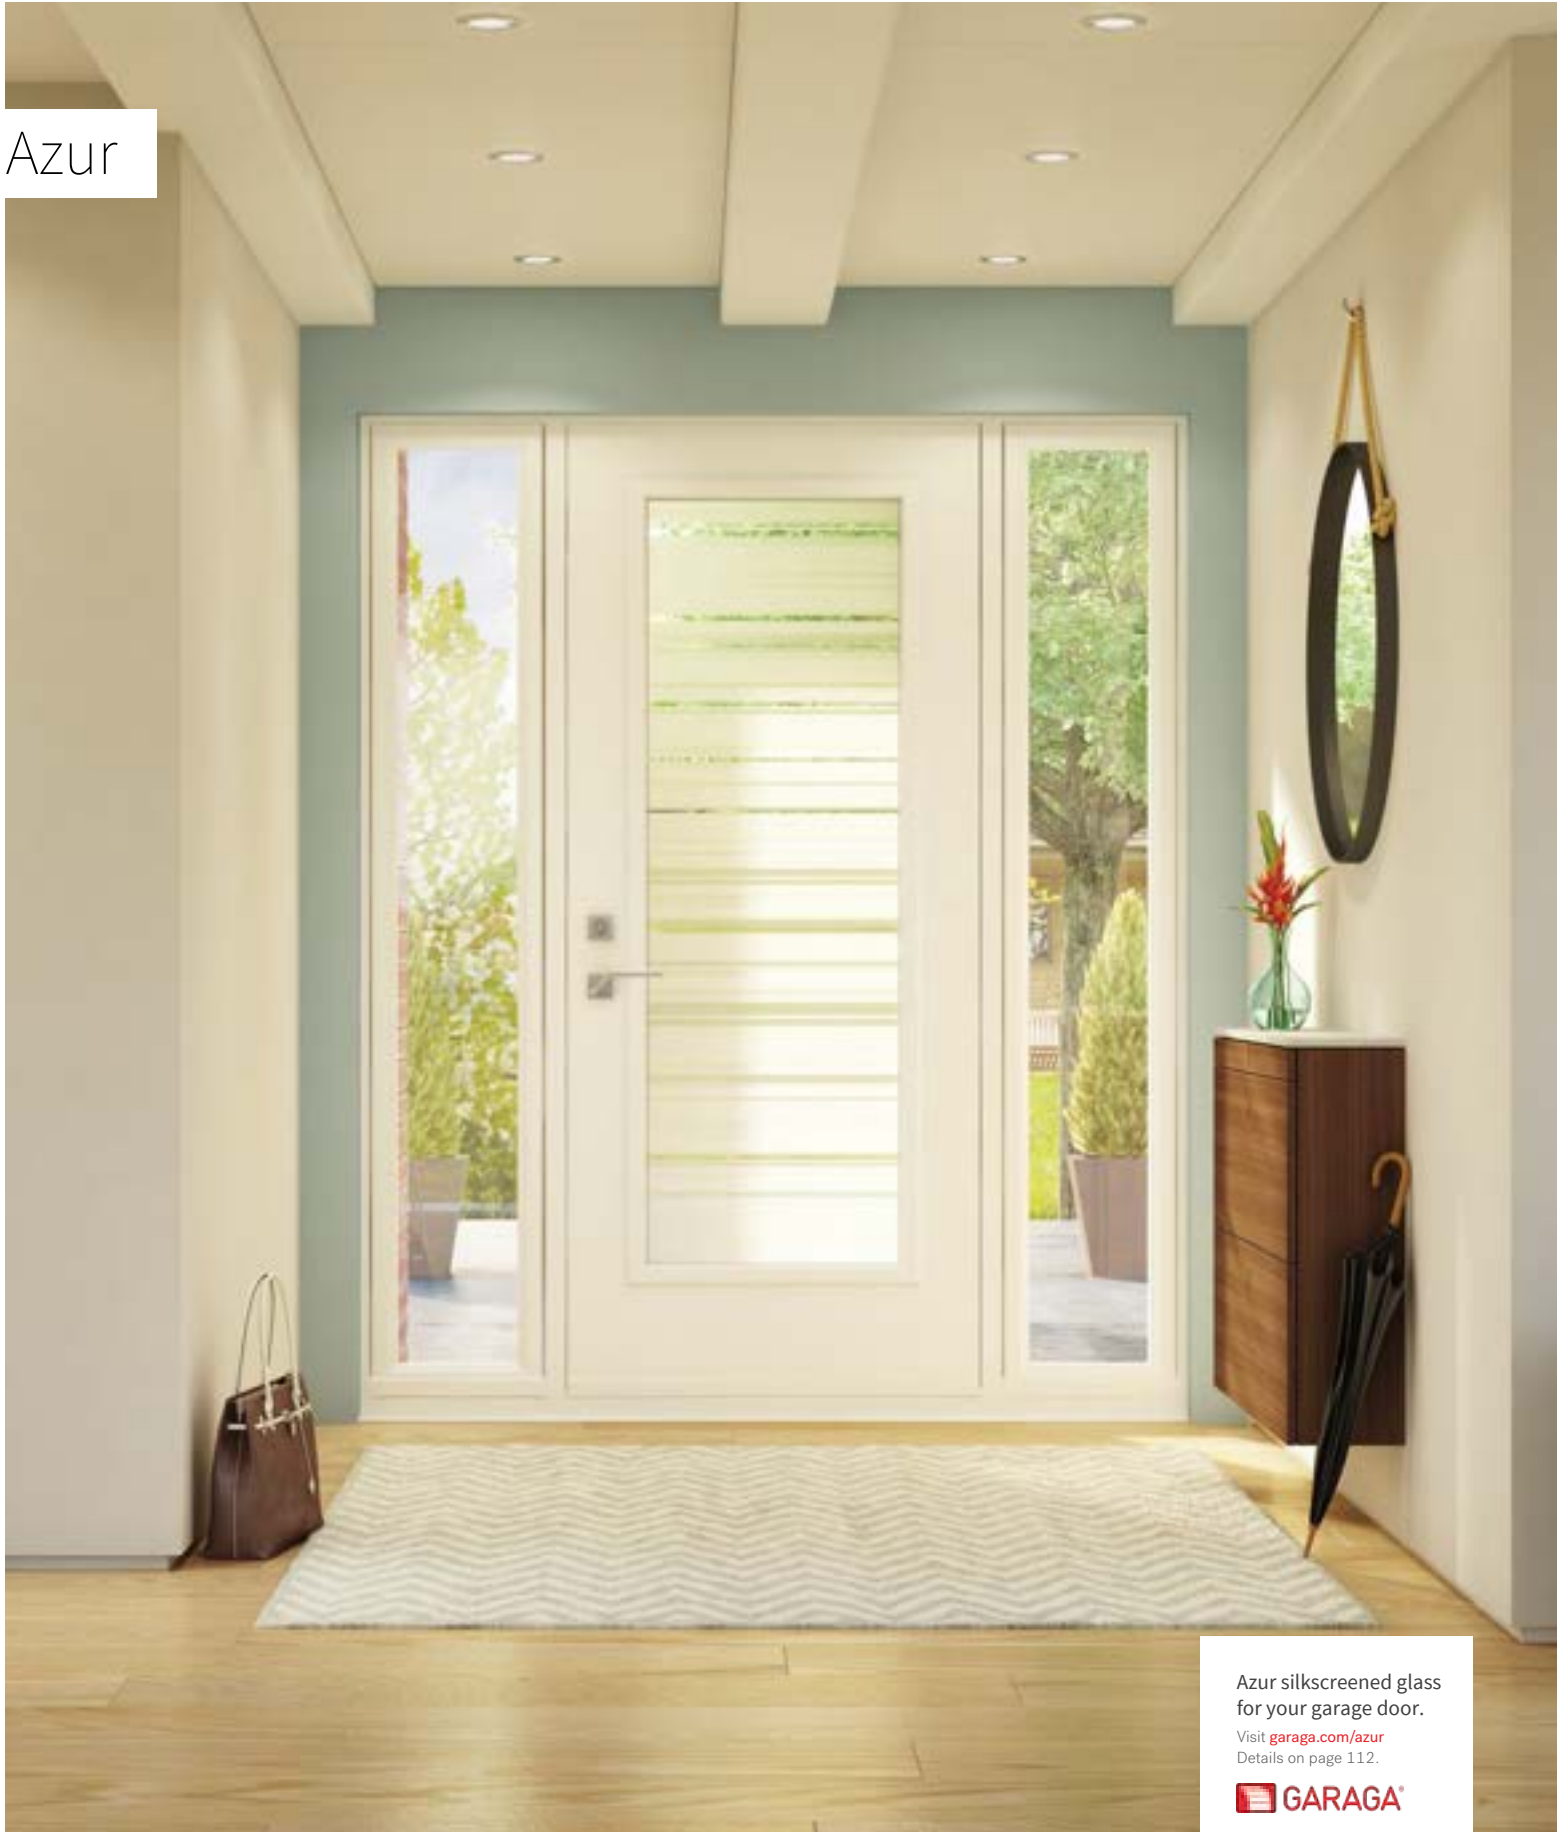

Azur

Azur silkscreened glass
for your garage door.

Visit garaga.com/azur
Details on page 112.

Uno steel door. Azur 22" x 64" doorglass p.39. Clear glass 13 3/8" x 79" sidelites.