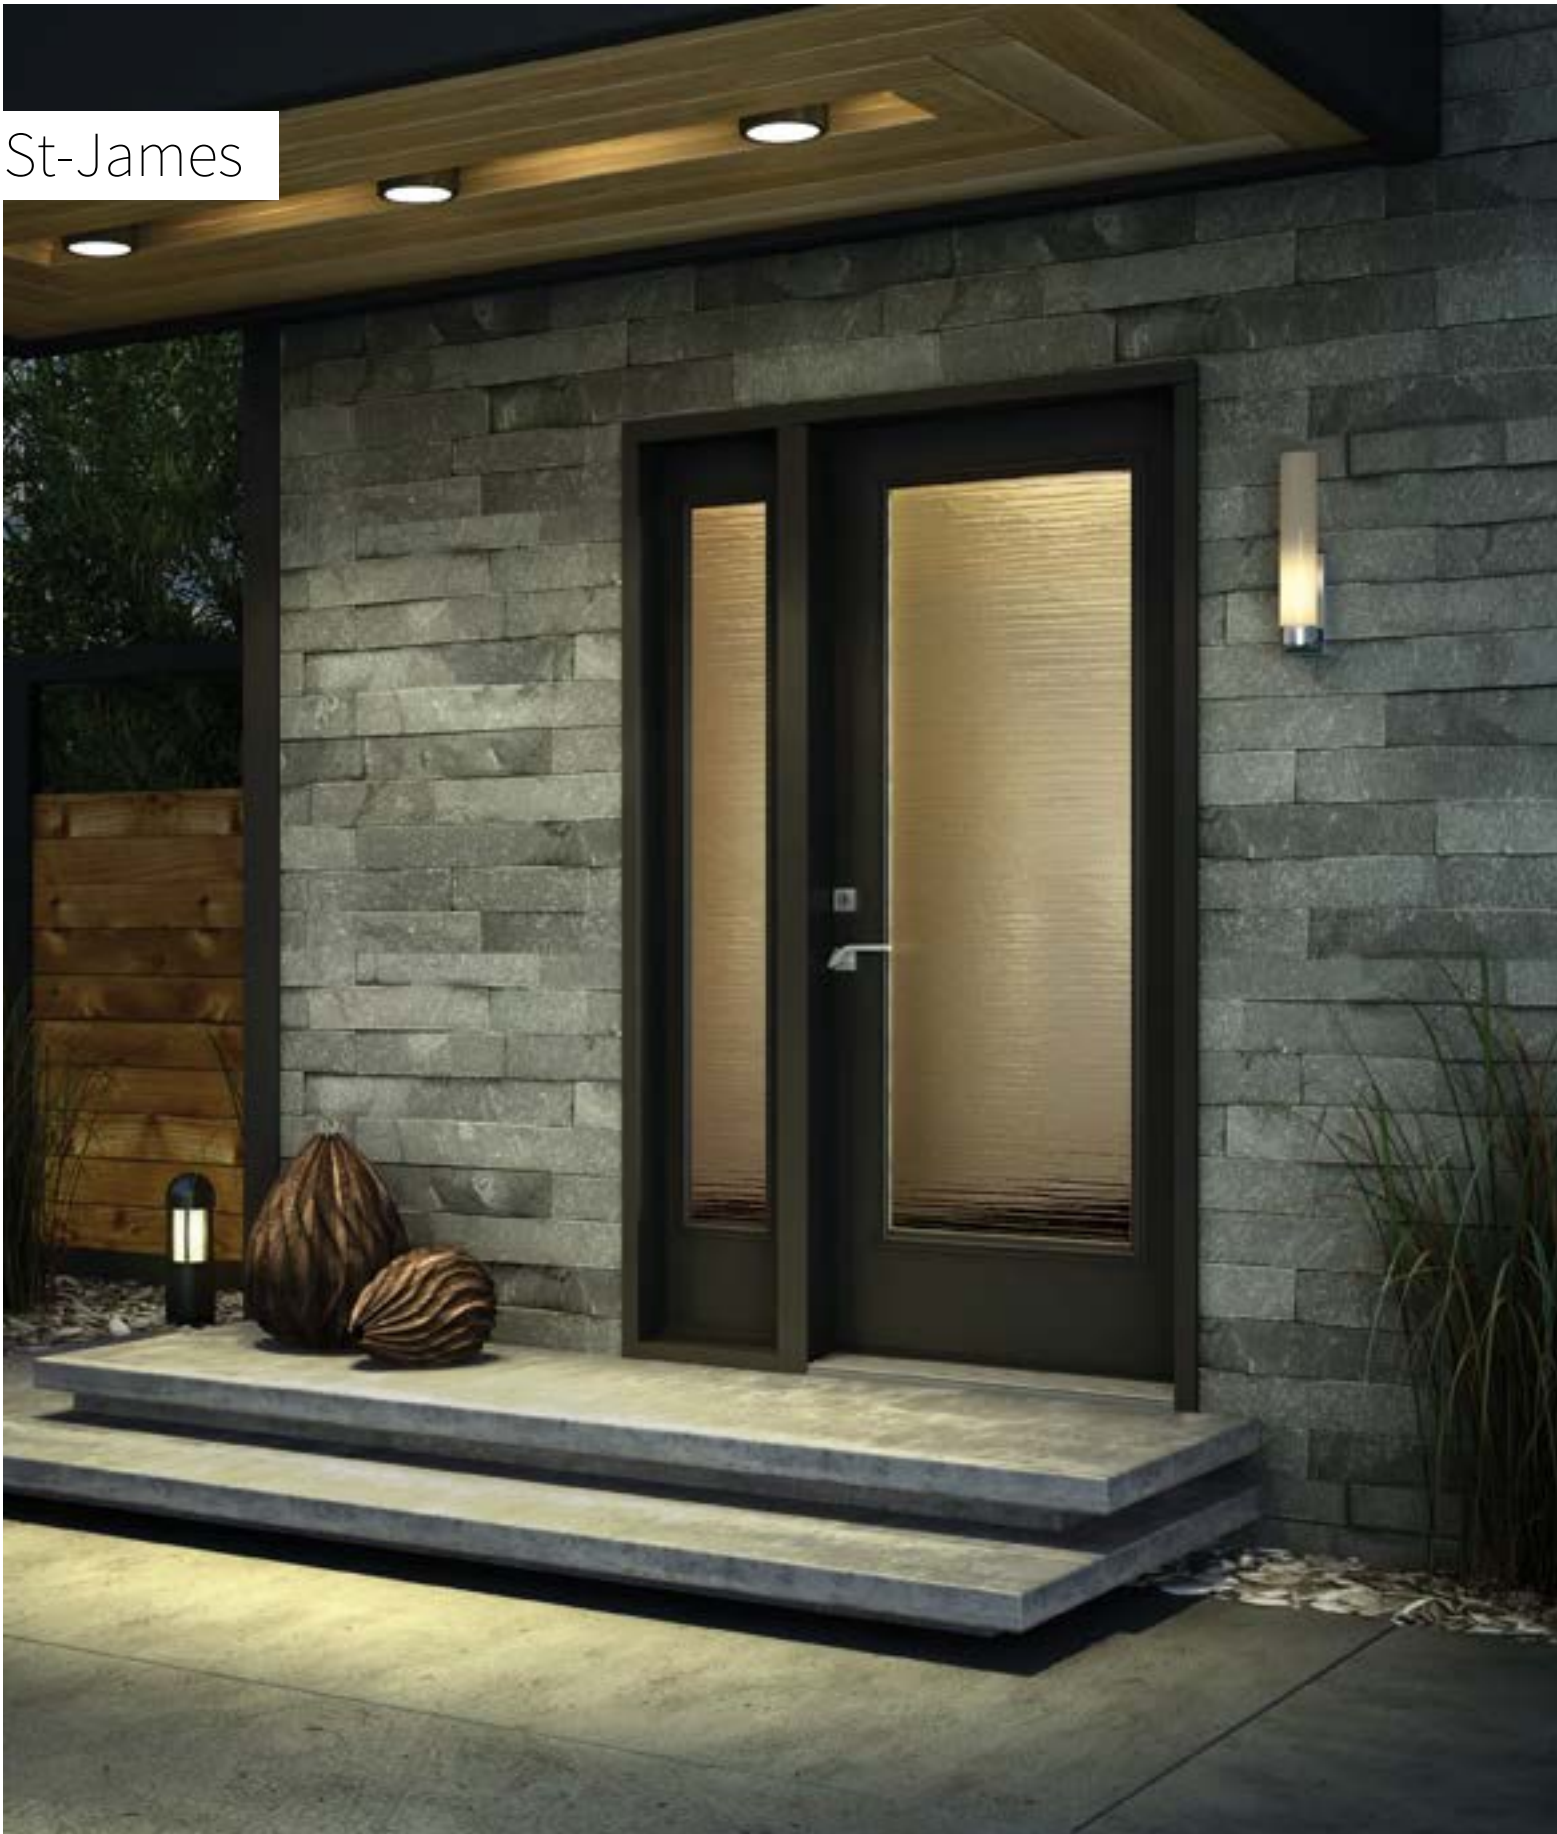

St-James

Uno steel door. St-James 22" x 64" doorglass with 7" x 64" sidelite p.55.