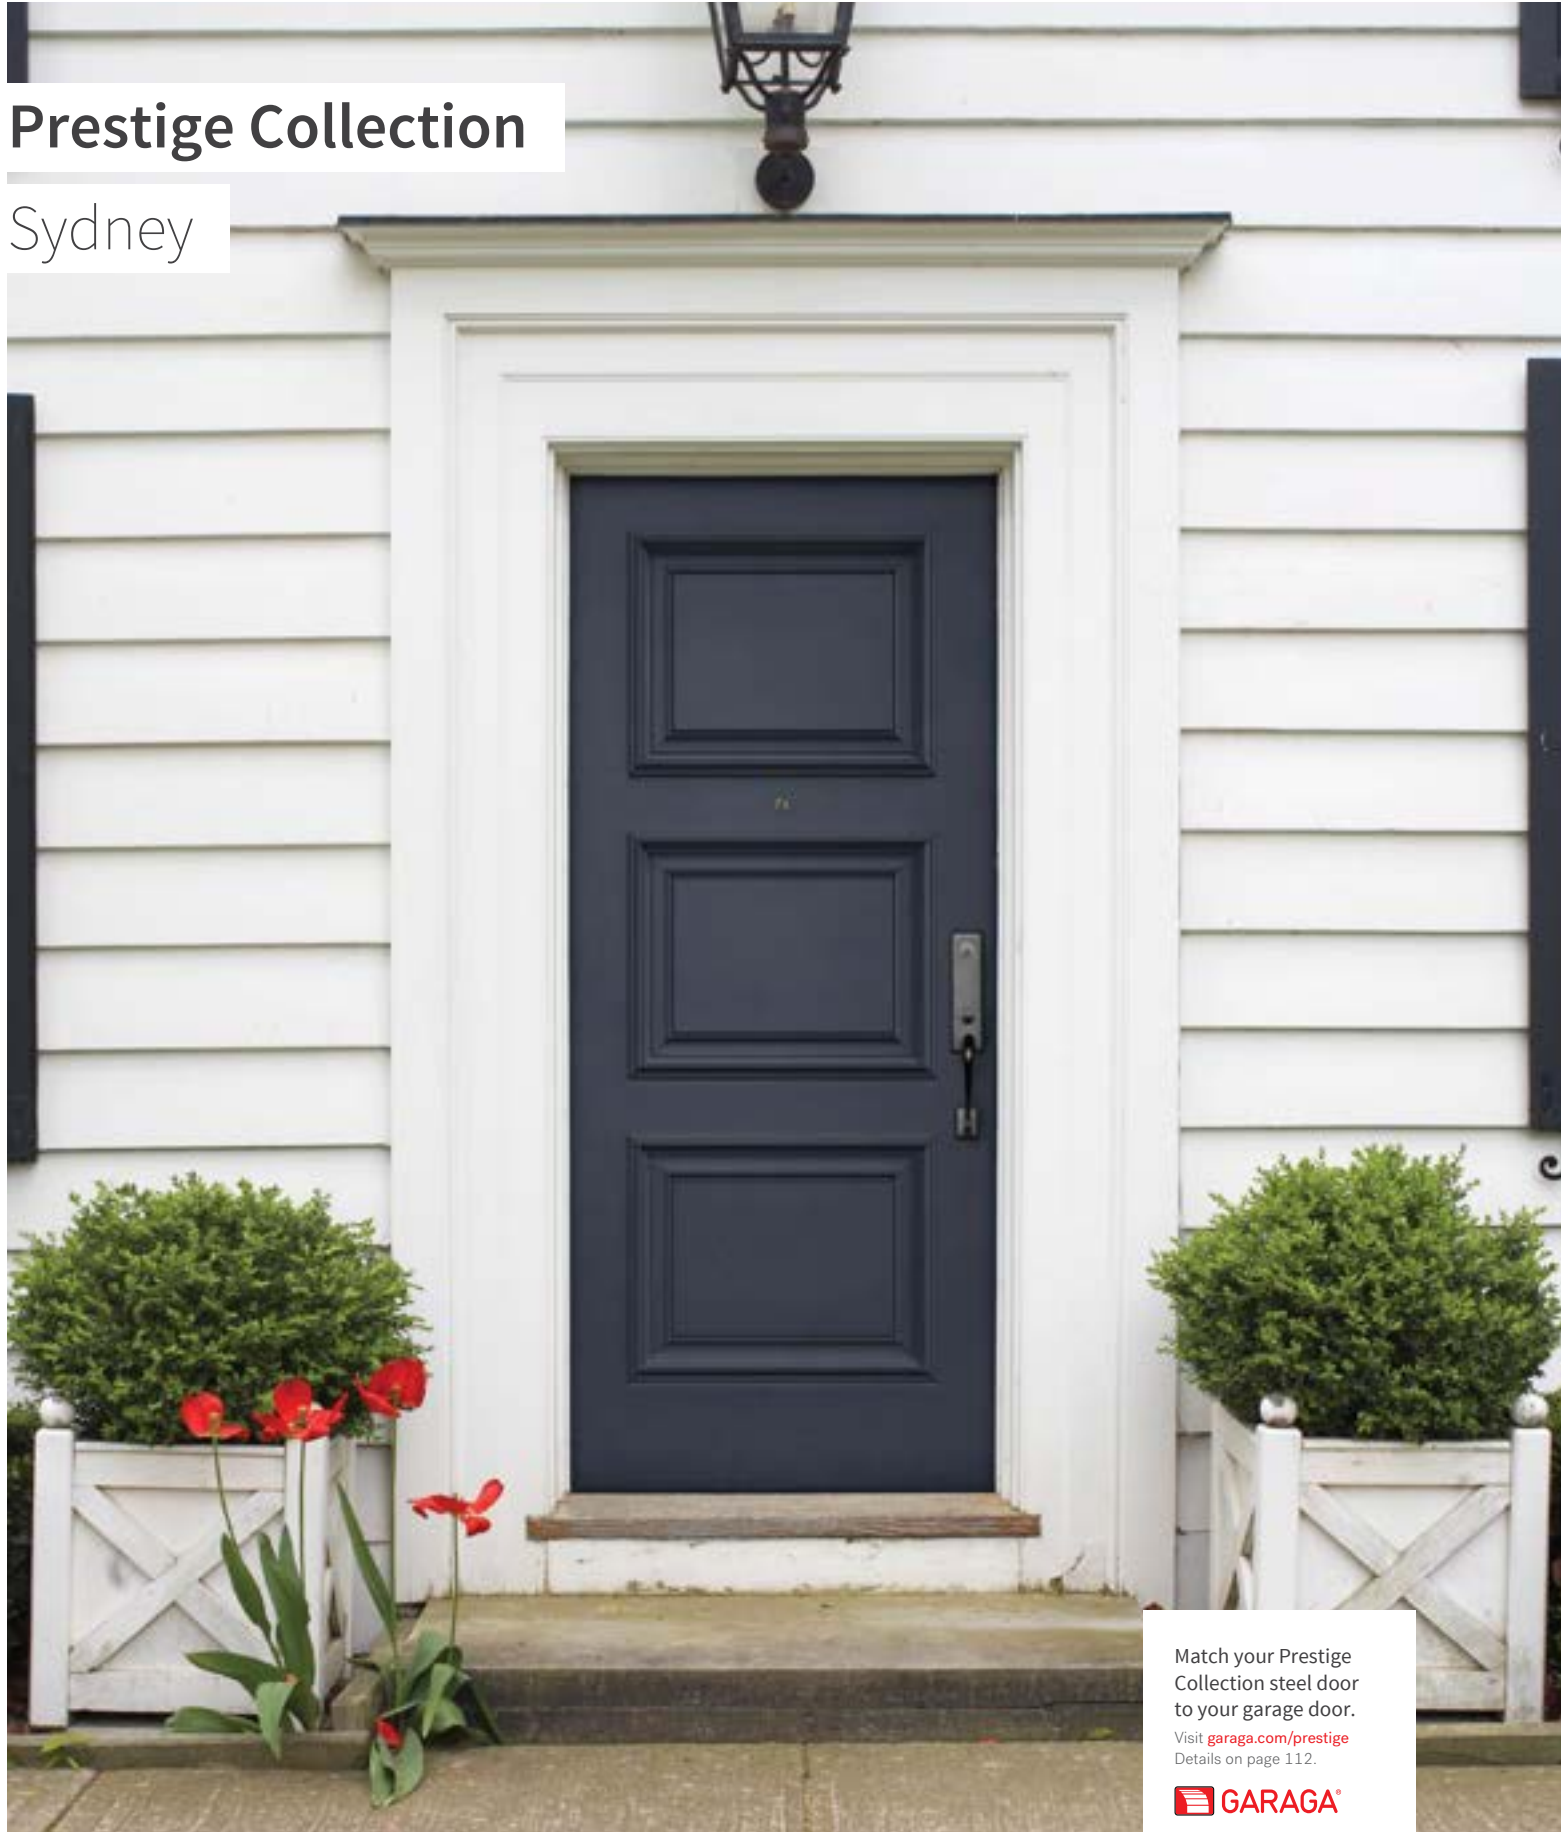

Prestige Collection

Sydney

Match your Prestige Collection steel door to your garage door. Visit garaga.com/prestige Details on page 112.