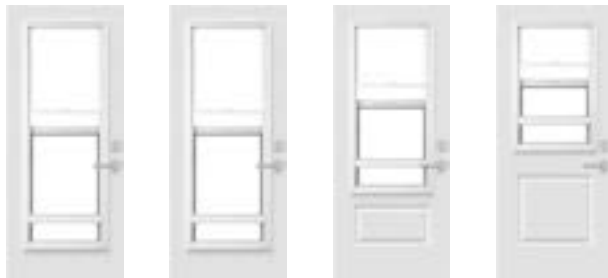

Options

- Clear glass
- Edge textured glass
- Masterline glass (horizontal)
- Optika silkscreened glass
- Transit silkscreened glass
- Distinction Grill
- Perimeter Grill

Clear Glass	22" x 64"	20" x 64"	22" x 48"	22" x 36"
Low E / Argon	24-079-060-002	24-079-038-002	24-079-057-001	24-079-050-001