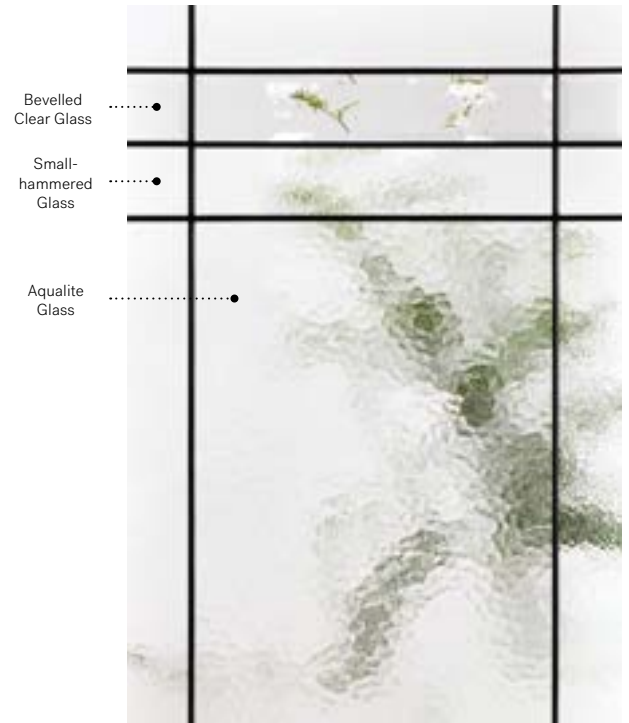

Celeste

Orleans steel door with Prestige Mouldings p.23. Celeste 22" x 48" doorglass with 8" x 48" sidelite p.71.

Celeste

Celeste juxtaposes different types of glass within its patina coming, creating a delicate geometric pattern with a refined and balanced light effect.

Stained glass: Bevelled clear glass, Small-hammered glass and Aqualite glass.

Coming: Patina.

Frames: Contemporary, Novapvc or Stainable.

Sidelites and transom: Looks great accompanied by Clear glass.

Available in custom sizes.