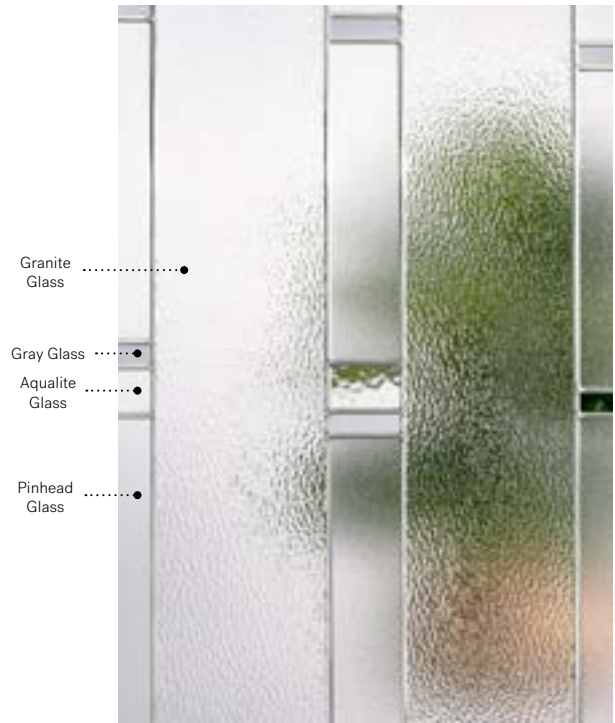

Stained glass: Bevelled clear glass and bevelled Satin glass.

Caming: Zinc.

Frames: Contemporary, Novapvc or Stainable.

Sidelites and transom: Looks great accompanied by Satin finish glass.

Available in custom sizes.

Ophir

Orleans steel door p.23. Ophir 22" x 48" doorglass with 8" x 48" sidelites p.89.

NEW

Ophir

Borrowing design cues from Craftsman style Stained Glass, this unique model is a perfect match with rich and classic stone houses. With its bold mix of strong textures punctuated by gray glass inserts, Ophir will be the centerpiece of your homes facade.

Stained Glass: Aqualite glass, gray glass, Granite glass and Pinhead glass.
Caming: Zinc or patina.
Frames: Contemporary or Novapvc.
Sidelites and transom: Looks great accompanied by Pinhead glass.
 Available in custom sizes.