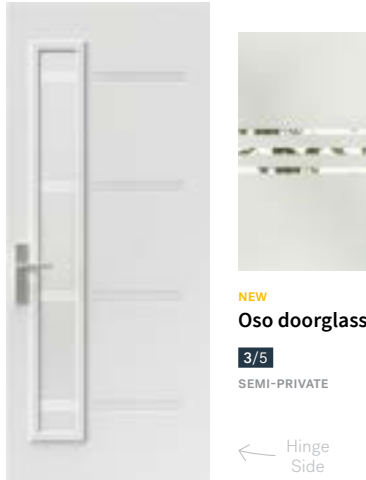

Suggested frame profile
Contemporary

Dimensions
31 3/4", 33 3/4", 35 3/4" x 79"
33 3/4", 35 3/4" x 84"

79" Door 79" Door
7" x 64" doorlite

Era Embossment

NEW
Oso doorglass
3/5
SEMI-PRIVATE

Oso

Discreet lines and complex embossments add up to give Oso its refined and unique style. The asymmetrical design allows for the integration of a doorlite — ideal solution for narrow entryways — or a pull bar for added elegance.