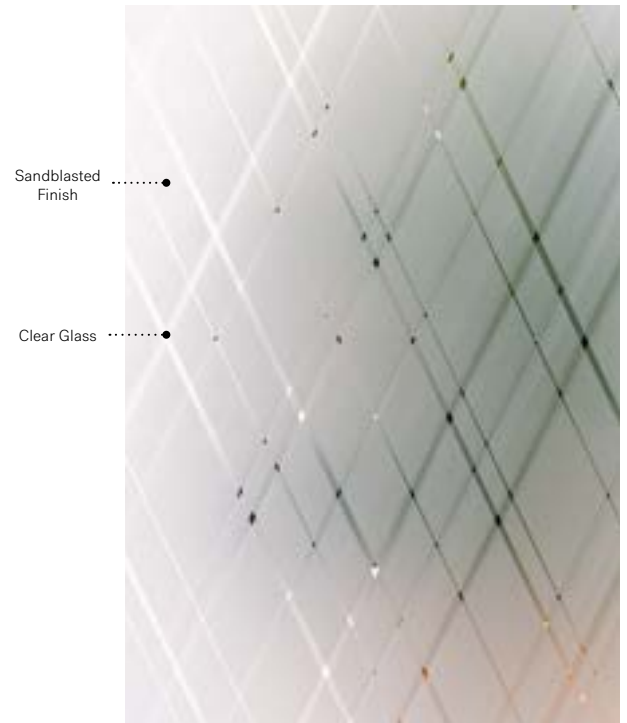

NEW

Arum

Arum offers the simplicity of Sandblasted finish glass with an elegant design and a high degree of privacy. Fine diagonal lines intertwine to create a pattern that will enhance the look of your home for both renovation and new construction projects.

Silkscreened glass: Dual layered Sandblasted finish on clear glass.

Frames: Contemporary or Novapvc.

Sidelites and transom: Looks great accompanied by Sandblasted finish or Clear glass.

Privacy Level **4/5**
PRIVATE

Frames	22" x 64"	22" x 48"	22" x 36"	22" x 17"	22" x 14 7/8"
Contemporary	07-383-060-002	07-383-057-002	07-383-050-002	07-383-259-002	07-383-260-002
Novapvc	07-383-060-001	07-383-057-001	07-383-050-001	07-383-259-001	07-383-260-001

Frames	7" x 64"	8" x 48"	8" x 36"	13 7/8" x 79" Tip-to-tip
Contemporary	07-383-005-002	07-383-017-002	07-383-010-002	07-383-211-001
Novapvc	07-383-005-001	07-383-017-001	07-383-010-001