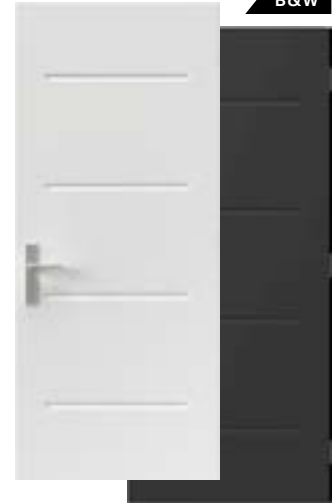

- 33¾", 35¾" × 79"
- 33¾", 35¾" × 84"

79" Door

The Mundo entry door is a perfect match to the Moderno garage door by Garaga. Visit garaga.com/moderno Details on 112.

Mundo Embossment

B&W

Vog

Horizontal lines and angular embossed details provide a graceful and simple style. Dare to finish your door in an eye-catching colour that will give your home its very own signature look.