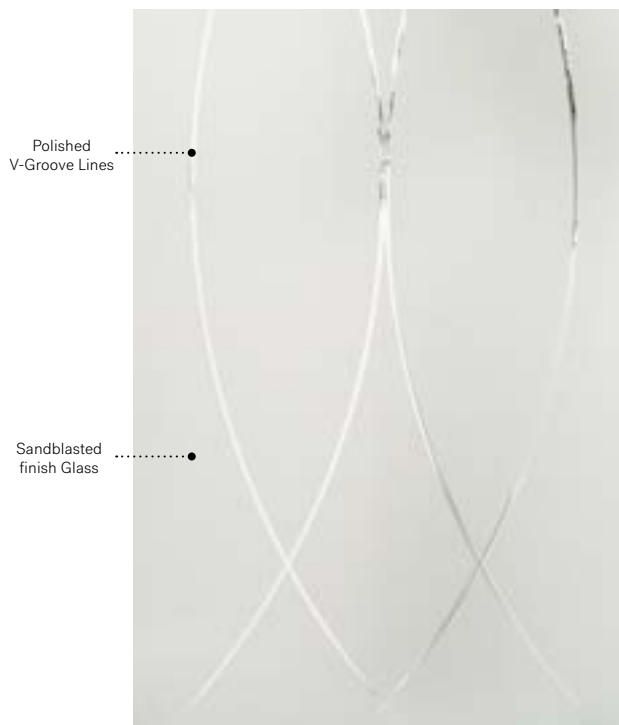

Verso

With its simple and elegant intersecting lines, Verso is a timeless homage to the art of glass cutting.

V-Groove: Polished V-Groove lines on Sandblasted finish glass.

Frames: Contemporary, Novapvc or Stainable.

Sidelites and transom: Looks great accompanied by Sandblasted finish glass.

Available in custom sizes.

Privacy Level **4/5**
PRIVATE

Frames	22"×64"	22"×48"	22"×36"	7"×64"	8"×48"	8"×36"
Contemporary	06-369-060-003	06-369-057-003	06-369-050-003	06-369-005-003	06-369-017-003	06-369-010-003
Novapvc	06-369-060-001	06-369-057-001	06-369-050-001	06-369-005-001	06-369-017-001	06-369-010-001
Stainable	06-369-060-002	06-369-057-002	06-369-050-002	06-369-005-002	06-369-017-002	06-369-010-002