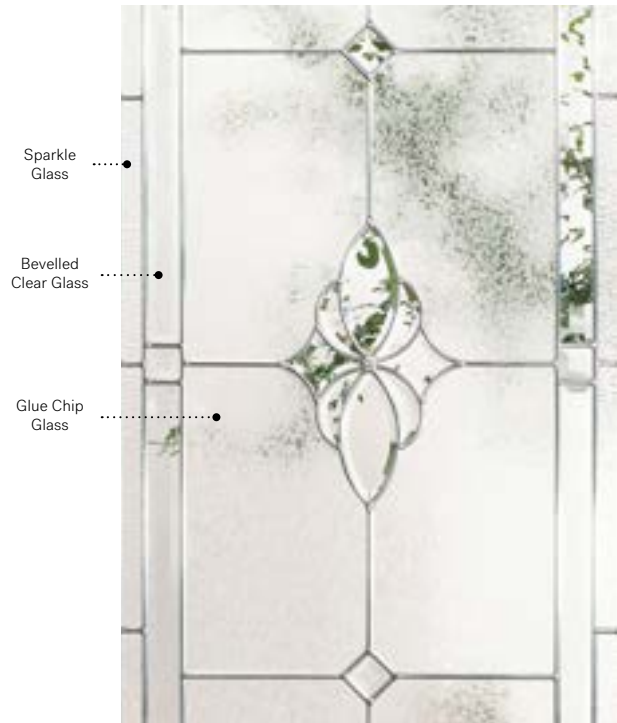

Caming: Zinc or Patina.

Frames: Contemporary or Novapvc.

Sidelites and transom: Looks great accompanied by Pinhead glass.

Available in custom sizes.

Privacy Level **3/5**
SEMI-PRIVATE

Frames	22" x 64"	22" x 48"	22" x 36"	22" x 17"	22" x 14 7/16"
Contemporary	10-261-060	10-261-057	10-261-050	10-261-259	10-261-260
Novapvc	10-261-060	10-261-057	10-261-050	10-261-259	10-261-260
	Zinc Pat. 008 010	Zinc Pat. 009 011	Zinc Pat. 009 011	Zinc Pat. 006 008	Zinc Pat. 007 009
	007 001	007 001	007 001	005 001	006 001

Mystique

Showcasing the beauty of handcrafted glass, Mystique combines pieces of bevelled glass to highlight its delicate centrepiece and create a stunning light effect.

Stained glass: Sparkle glass, Glue Chip glass and bevelled clear glass.

Caming: Zinc or Brass.

Frames: Novapvc or Stainable.

Sidelites and transom: Looks great accompanied by Glue Chip glass.

Available in custom sizes.

Privacy Level

2/5

SEMI-PRIVATE

Frames	22" x 64"			22" x 48"			22" x 36"			21 5/8" x 9 3/4" Half-moon			15 25/32" x 39 25/32" Oval		
	Zinc	Brass		Zinc	Brass		Zinc	Brass		Zinc	Brass		Zinc	Brass	
Novapvc	10-084-060	008	002	10-084-057	008	002	10-084-050	012	002	10-084-044	002	001	N/A		
Stainable	10-084-060	014	004	10-084-057	018	007	10-084-050	021	007	10-084-044	008	010	10-084-027	015	016