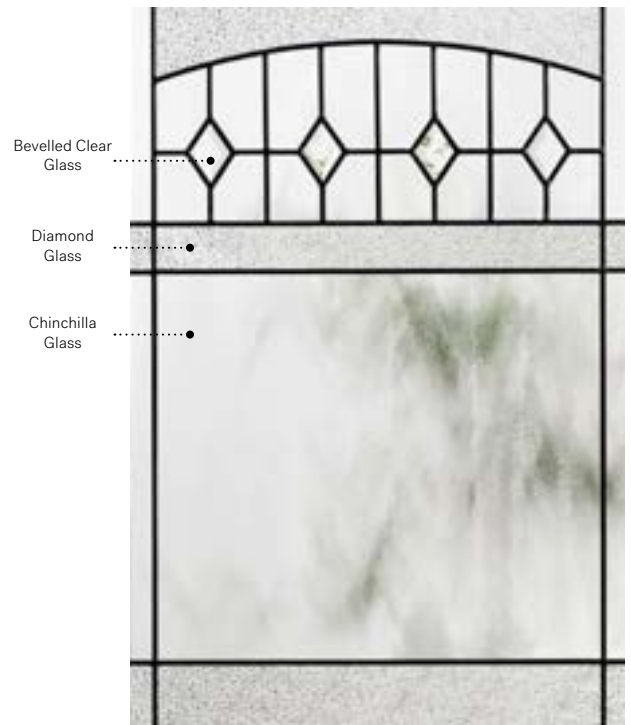

Liano

Stylish and warm, Liano is both classic and minimalist. Enjoy a sparkling light effect in your entryway thanks to the bevelled diamonds in its camber top.

Stained glass: Chinchilla glass, bevelled clear glass and Diamond glass.

Caming: Patina.

Frames: Contemporary, Novapvc or Stainable.

Sidelites and transom: Looks great accompanied by Chinchilla glass.

Available in custom sizes.

Privacy Level

4/5

PRIVATE

Frames 22" x 48"
Contemporary 10-324-057-006
Novapvc 10-324-057-003
Stainable 10-324-057-004

Frames 22" x 36"
Contemporary 10-324-050-009
Novapvc 10-324-050-001
Stainable 10-324-050-002

Frames 22" x 14 7/16"
Contemporary 10-324-260-001
Novapvc N/A
Stainable N/A

Frames 8" x 48"
Contemporary 10-324-017-006
Novapvc 10-324-017-001
Stainable 10-324-017-002

Frames 8" x 36"
Contemporary 10-324-010-008
Novapvc 10-324-010-001
Stainable 10-324-010-002