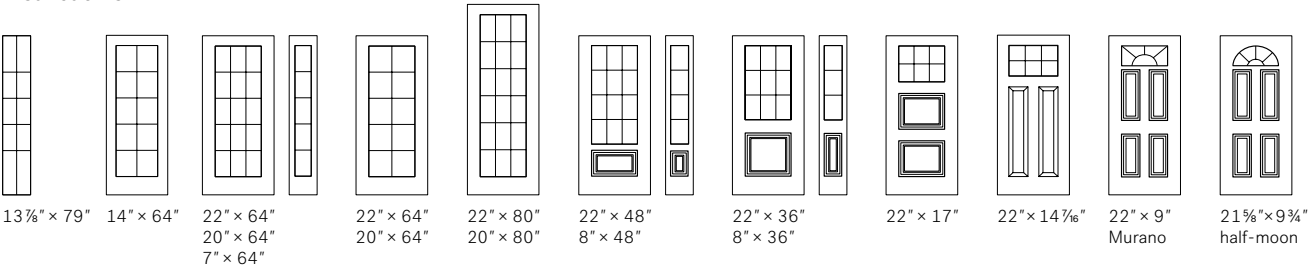

Distinction Grill

13 3/8" x 79"   14" x 64"   22" x 64"
20" x 64"
7" x 64"
22" x 64"
20" x 64"
22" x 80"
20" x 80"
22" x 48"
8" x 48"
22" x 36"
8" x 36"
22" x 17"
22" x 14 7/16"
22" x 9"
Murano
21 1/8" x 9 3/4"
half-moon