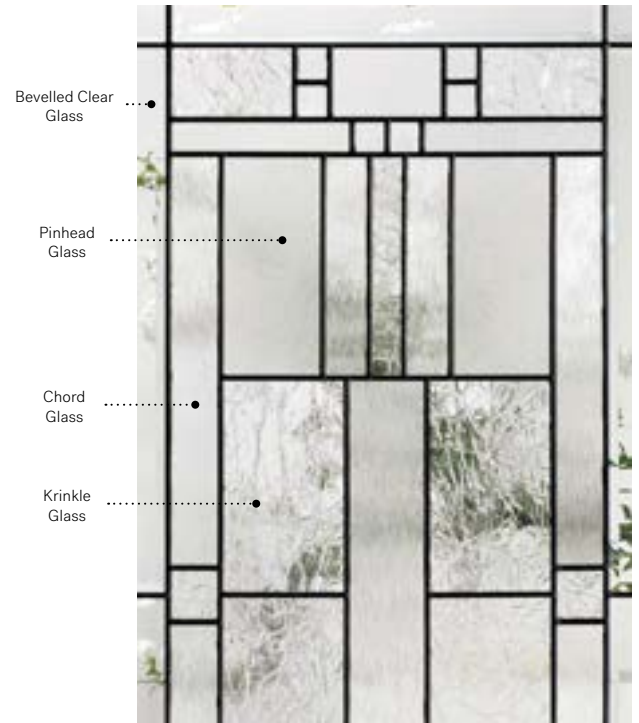

Cachet

Cachet's Prairie-style design blends four striking textures to make your home stand out. On sunny days, enjoy a dazzling light effect in your entryway.

Stained glass: Bevelled clear glass, Krinkle glass, Chord glass and Pinhead glass.

Caming: Zinc or Patina.

Frames: Contemporary, Novapvc or Stainable.

Sidelites and transom: Looks great accompanied by Pinhead glass.

Available in custom sizes.

Privacy Level **3/5**
SEMI-PRIVATE