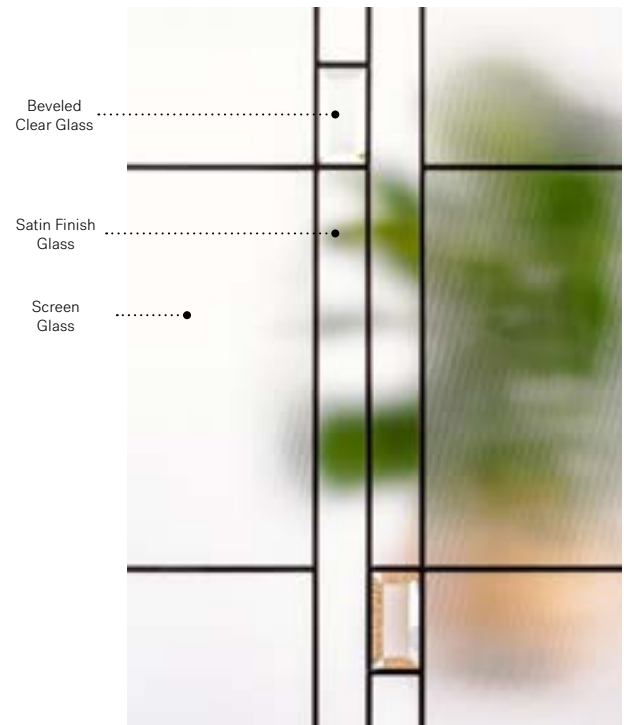

NEW

Arima

Arima is the perfect choice for both 1960s bungalows as well as for classic style homes. This model fits particularly well in entrances with symmetrical composition — a look that can be achieved with carefully placed exterior light fixtures or with some well chosen decorative objects.

Stained Glass: Satin finish glass, beveled clear glass and Screen glass.

Caming: Patina.

Frames: Contemporary or Novapvc.

Sidelites and transom: Looks great accompanied by satin finish or Screen glass.

Available in custom sizes.

Privacy Level **4/5**
PRIVATE

Frames 22"×64"
Contemporary 10-386-060-002
Novapvc 10-386-060-001

Frames 22"×48"
Contemporary 10-386-057-002
Novapvc 10-386-057-001

Frames 22"×36"
Contemporary 10-386-050-002
Novapvc 10-386-050-001

Frames 22"×17"
Contemporary 10-386-259-002
Novapvc 10-386-259-001

Frames 22"×14 7/8"
Contemporary 10-386-260-002
Novapvc 10-386-260-001

Frames 7"×64"
Contemporary 10-386-005-002
Novapvc 10-386-005-001

Frames 8"×48"
Contemporary 10-386-017-002
Novapvc 10-386-017-001

Frames 8"×36"
Contemporary 10-386-010-002
Novapvc 10-386-010-001