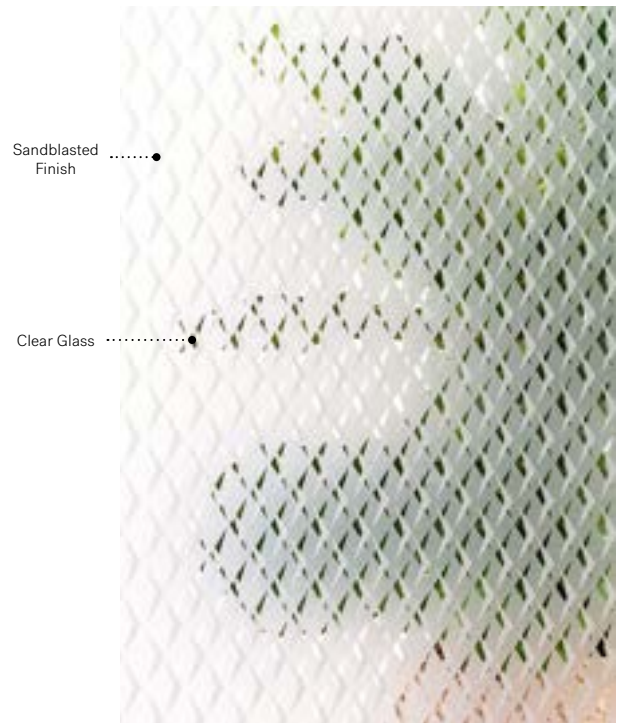

NEW

Versum

With its sharp, dual-layered geometric pattern, Versum will be the focal point of your entrance's design scheme. When paired with rich colors and bold furniture, Versum is a lively addition to a retro style decor.

Silkscreened glass: Dual layered Sandblasted finish on clear glass.
Frames: Contemporary or Novapvc.
Sidelites and transom: Looks great accompanied by Sandblasted finish or Clear glass.

Privacy Level **3/5**
SEMI-PRIVATE

Frames	22"×64"	22"×48"	22"×36"	22"×17"	22"×12"	22"×14 7/16"
Contemporary	07-380-060-002	07-380-057-002	07-380-050-002	07-380-259-002	07-380-053-002	07-380-260-002
Novapvc	07-380-060-001	07-380-057-001	07-380-050-001	07-380-259-001	07-380-053-001	07-380-260-001

Frames	7"×64"	13 7/8"×79" Tip-to-tip
Contemporary	07-380-005-002	07-380-211-001
Novapvc	07-380-005-001