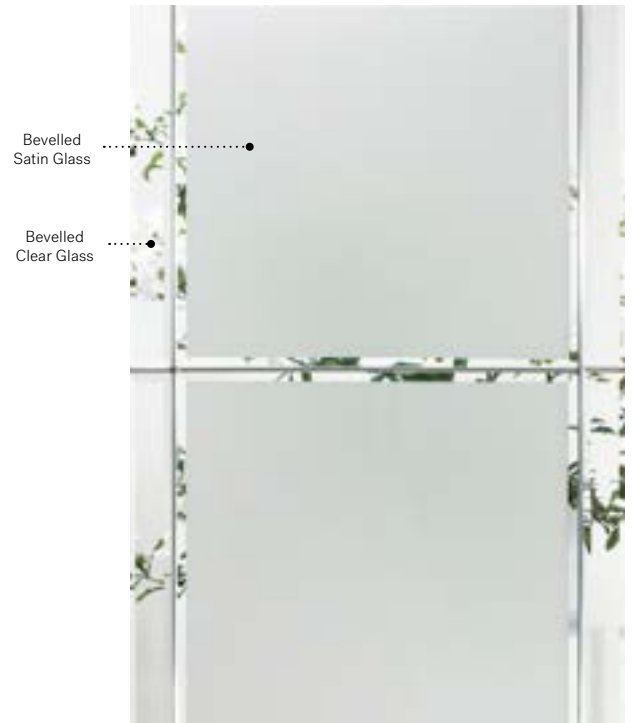

Mistral

Orleans steel door p.23. Mistral 22"× 48" doorglass p.85.

Mistral

A nod to Art Nouveau illustrations, Mistral is a tableau of simple, slender shapes.

Stained glass : Niagara glass, Sydney glass, bevelled Pinhead glass and Small-hammered glass.

Caming : Zinc or Patina.

Frames : Novapvc or Stainable.

Sidelites and transom : Looks great accompanied by Niagara glass.

Available in custom sizes.

Privacy Level **3/5**
SEMI-PRIVATE

Frames	22" x 64"	22" x 48"	22" x 36"	22" x 17"	22" x 14 7/16"
Novapvc	10-310-060	10-310-057	10-310-050	10-310-259	10-310-260
Stainable	10-310-060	10-310-057	10-310-050	10-310-259	N/A
	Zinc Pat. 006 001	Zinc Pat. 007 001	Zinc Pat. 008 001	Zinc Pat. 006 001	Zinc Pat. 006 001
	009 005	009 004	010 006	008 004	

Frames	7" x 64"	8" x 48"	8" x 36"	13 7/8" x 79" Tip-to-tip
Novapvc	10-310-005	10-310-017	10-310-010	10-310-211
Stainable	10-310-005	10-310-017	10-310-010	
	Zinc Pat. 006 001	Zinc Pat. 007 001	Zinc Pat. 006 001	Zinc Pat. 003 001
	009 005	009 006	008 004	

Opal

Orleans steel door with Prestige Mouldings p.23. Opal 22" x 48" doorglass p.87.

Opal

Opal is the result of a rich arrangement of bevelled glass in a timeless style. Clear and Satin finish glass will ensure the privacy of your home while allowing light to flood in. The softness of its simple and symmetrical shapes will add elegance to your architecture.