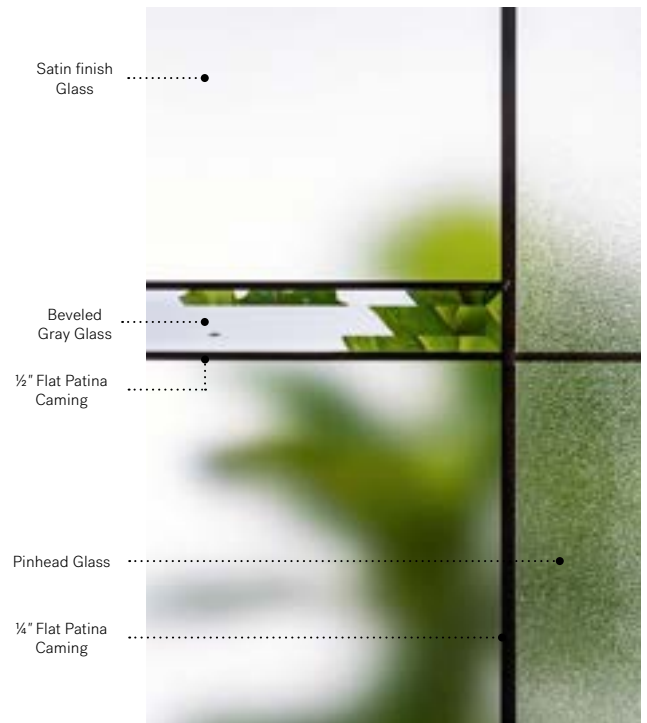

NEW

Belmont

Belmont is a Stained Glass model with an urban look designed for today's architectural styles. Its minimalist, asymmetrical composition of flat black patina caming and Satin finish glass fits perfectly with the volumes and materials found in the architecture of contemporary houses. Paired with a satin black handle, Belmont's elegance is unrivaled.

Stained Glass: Satin finish glass, beveled gray glass and Pinhead glass.

Caming: ½" wide flat Patina caming and ¼" wide flat Patina caming.

Frames: Contemporary or Novapvc.

Sidelites and transom: Looks great accompanied by Satin finish glass. Available in custom sizes.

Privacy Level **3/5**
SEMI-PRIVATE