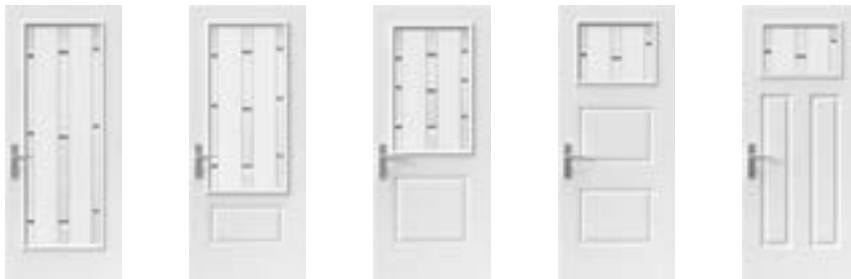

Frames	22" x 64"	22" x 48"	22" x 36"	22" x 17"	22" x 14 7/16"
	Zinc Pat.	Zinc Pat.	Zinc Pat.	Zinc Pat.	Zinc Pat.
Contemporary	10-388-060 002 005	10-388-057 002 005	10-388-050 002 005	10-388-259 002 005	10-388-260 002 004
Novapvc	10-388-060 001 004	10-388-057 001 004	10-388-050 001 004	10-388-259 001 004	10-388-260 001 003