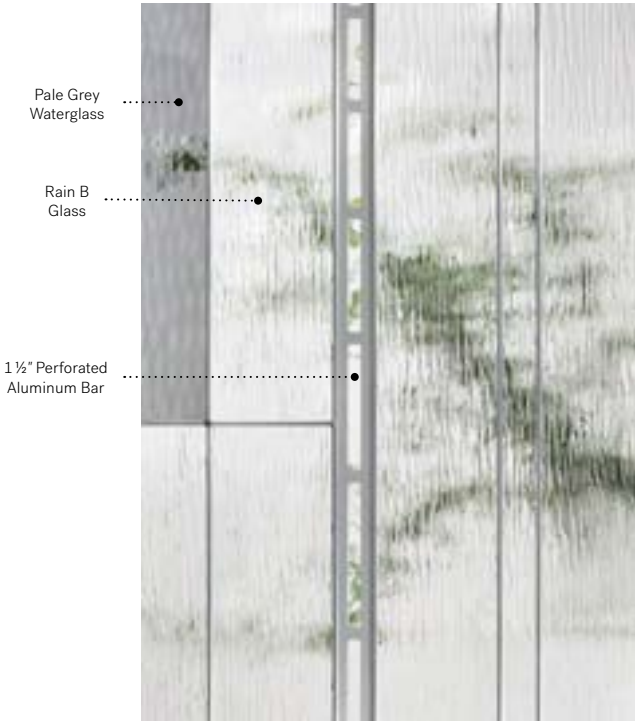

Barcello

Barcello’s industrial and contemporary style is one of a kind. Mixing bold textures and the sleek industrial look of its perforated aluminum bar, Barcello is the perfect doorglass for an entrance where a contrast of patterns and styles is desired.

Stained glass: Pale grey Waterglass, Rain B glass and perforated 1 ½" aluminum bar.
Caming: Zinc.
Frames: Contemporary or Novapvc.
Sidelites and transoms: Looks great accompanied by Rain B glass.
Available in custom sizes.

Privacy Level **3/5**
SEMI-PRIVATE

Frames	22"×64"	22"×48"	22"×17"	7"×64"	8"×48"
Contemporary	10-335-060-001	10-335-057-001	10-335-259-001	10-335-005-001	10-335-017-001
Novapvc	10-335-060-002	10-335-057-002	10-335-259-002	10-335-005-002	10-335-017-002

1" non-perforated aluminum bar in sidelites.