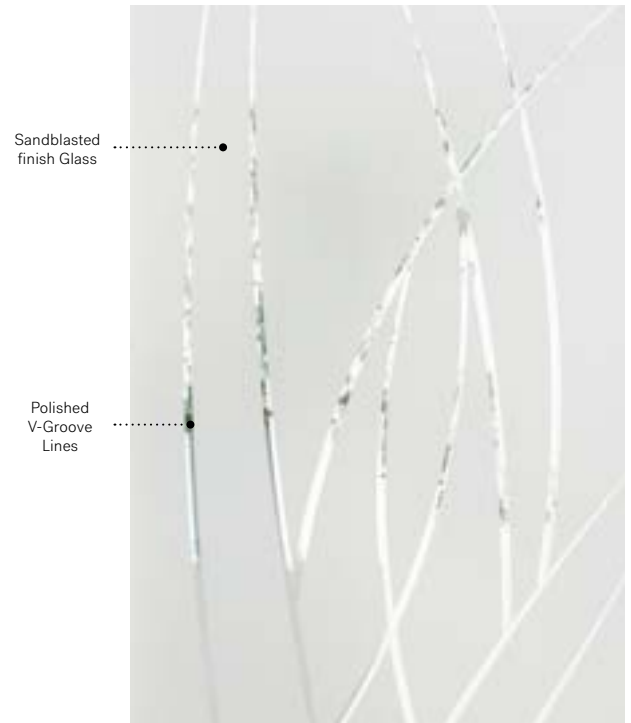

Alys

Uno steel door. Alys 22" x 64" doorglass p.63.

Alys

Alys' V-Groove design suggests motion and is at once natural and abstract, bringing your entryway to life with its dynamic composition.

V-Groove: Polished V-Groove lines on Sandblasted finish glass.

Frames: Contemporary, Novapvc or Stainable.

Sidelites and transom: Looks great accompanied by Sandblasted finish glass.

Available in custom sizes.

Sandblasted finish Glass

Polished V-Groove Lines

Privacy Level