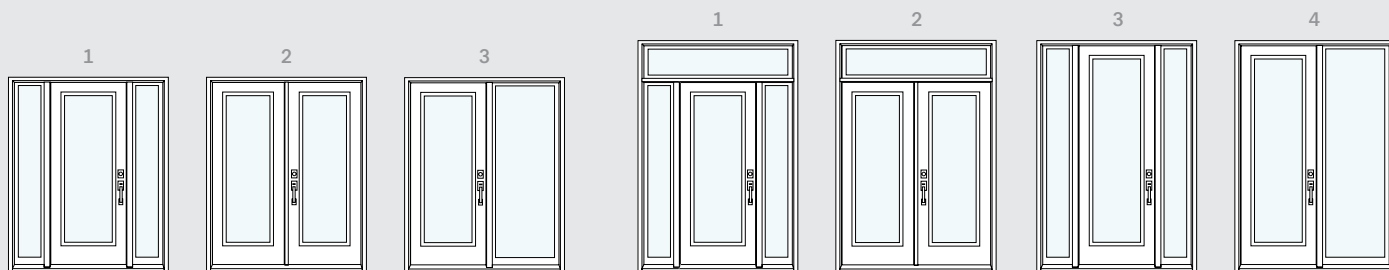

Pure

A minimalist approach geared for comfort and the creation of a luminous space without compromise. Multiple textured glass options are available, depending on the level of privacy desired. A Pure entrance will add a touch of elegance and contribute to the architectural balance of your home.

Orleans steel door p.23. Chinchilla glass 22" x 48" doorglass and 13 7/8" x 79" sidelites p.32.