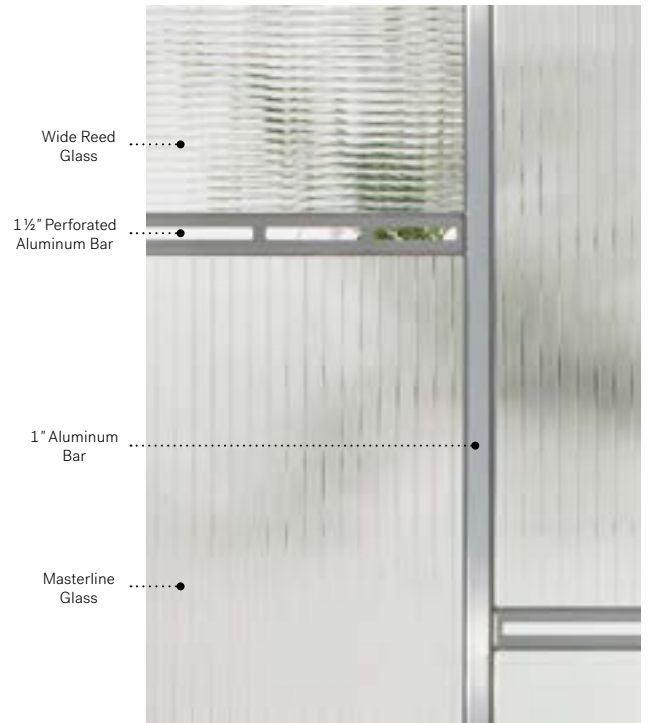

Nassau

Contrasting horizontal and perpendicular lines, shapes and materials, Nassau's playful composition carefully blends retro and modern styles to create a unique look.

Stained glass: Masterline glass, Wide Reed glass, 1" aluminum bar and perforated 1 1/2" aluminum bar.

Caming: Zinc.

Frames: Contemporary or Novapvc.

Sidelites and transom: Looks great accompanied by Screen glass.

Available in custom sizes.

Privacy Level

4/5
PRIVATE

Frames	7"×64" Left	22"×64"	7"×64" Right	8"×48" Left	22"×48"	8"×48" Right
Contemporary	10-359-005-003	10-359-060-002	10-359-005-004	10-359-017-003	10-359-057-002	10-359-017-004
Novapvc	10-359-005-001	10-359-060-001	10-359-005-002	10-359-017-001	10-359-057-001	10-359-017-002
	1 1/2" non-perforated aluminum bar in sidelites.