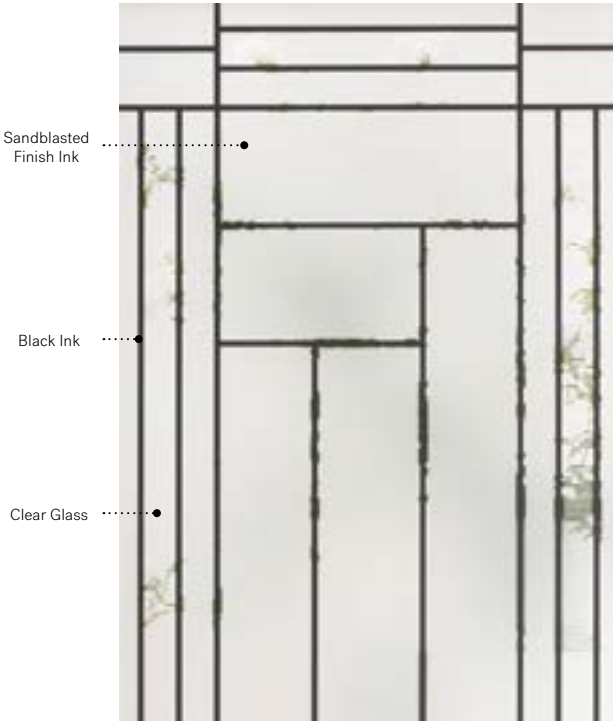

Louisbourg

Louisbourg’s elegant geometry evokes glass etchings. The asymmetrical grid creates a striking dynamic composition.

Silkscreened glass: Sandblasted finish ink and black ink.
Frames: Contemporary or Novapvc.
Sidelites and transom: Looks great accompanied by Sandblasted finish glass.
Available in custom sizes.

Privacy Level **4/5**
PRIVATE

Frames	22"×64"	22"×48"	22"×36"	7"×64"	8"×48"	8"×36"
Contemporary	07-314-060-007	07-314-057-008	07-314-050-009	07-314-005-007	07-314-017-007	07-314-010-007
Novapvc	07-314-060-001	07-314-057-001	07-314-050-001	07-314-005-001	07-314-017-001	07-314-010-001