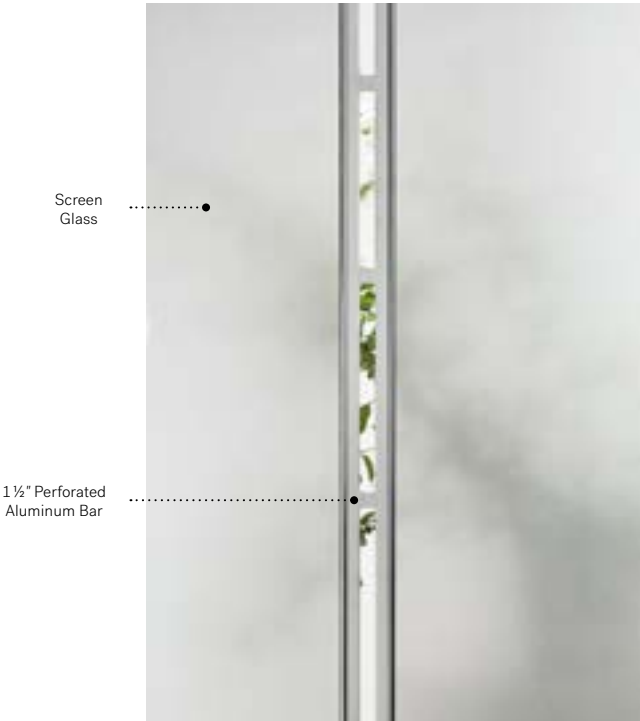

Tandem

With its distinctive aluminum bar, this doorglass is a perfect fit for modern architectures.

Stained Glass: Screen glass and 1 1/2" perforated aluminium bar.

Caming: Zinc.

Frames: Contemporary.

Sidelites and transom: Looks great accompanied by Screen glass.

Available in custom sizes.

Screen Glass

1 1/2" Perforated Aluminum Bar

Privacy Level **4/5**
PRIVATE