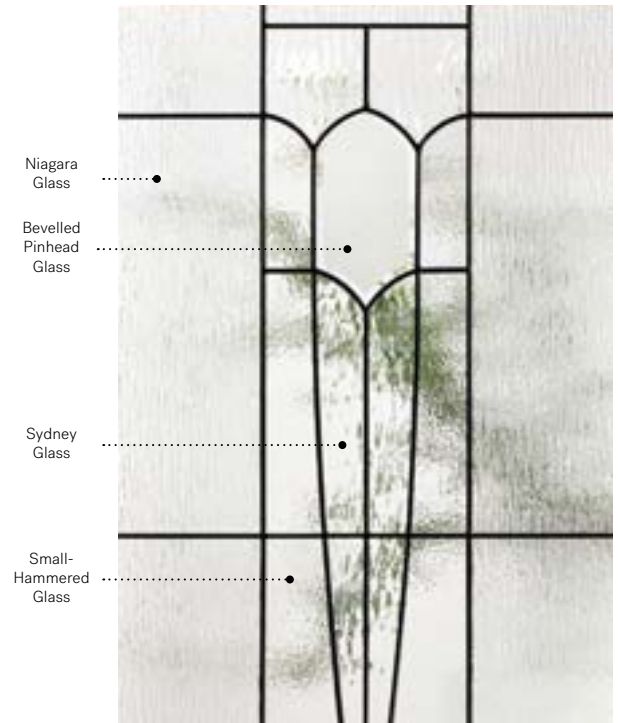

Mistral

Orleans steel door p.23. Mistral 22"× 48" doorglass p.85.

Mistral

A nod to Art Nouveau illustrations, Mistral is a tableau of simple, slender shapes.

Stained glass : Niagara glass, Sydney glass, bevelled Pinhead glass and Small-hammered glass.

Caming : Zinc or Patina.

Frames : Novapvc or Stainable.

Sidelites and transom : Looks great accompanied by Niagara glass.

Available in custom sizes.

Privacy Level **3/5**
SEMI-PRIVATE

Frames	22" x 64"	22" x 48"	22" x 36"	22" x 17"	22" x 14 7/16"
Novapvc	10-310-060	10-310-057	10-310-050	10-310-259	10-310-260
Stainable	10-310-060	10-310-057	10-310-050	10-310-259	N/A
	Zinc Pat. 006 001	Zinc Pat. 007 001	Zinc Pat. 008 001	Zinc Pat. 006 001	Zinc Pat. 006 001
	009 005	009 004	010 006	008 004	

Opal

Orleans steel door with Prestige Mouldings p.23. Opal 22" x 48" doorglass p.87.

Opal

Opal is the result of a rich arrangement of bevelled glass in a timeless style. Clear and Satin finish glass will ensure the privacy of your home while allowing light to flood in. The softness of its simple and symmetrical shapes will add elegance to your architecture.