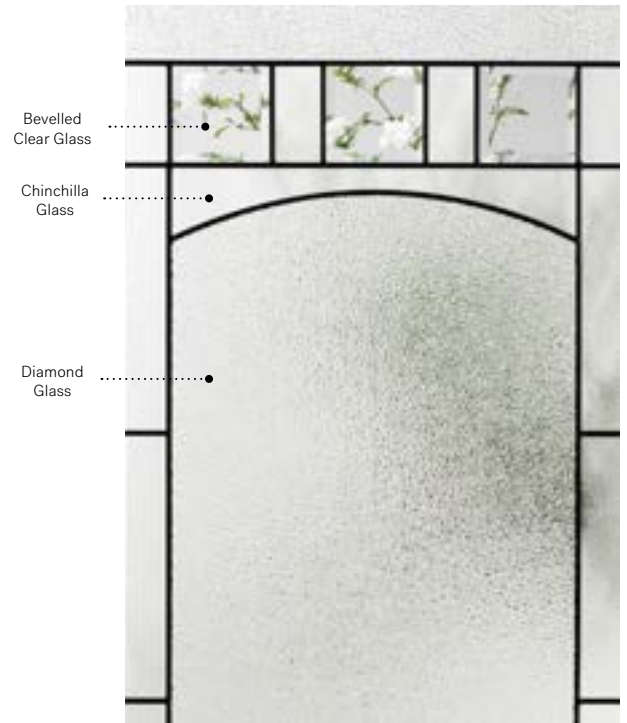

Frames 8"×36"
Contemporary 10-386-010-002
Novapvc 10-386-010-001

Bistro

Orleans steel door p.23. Bistro 22" x 48" doorglass p.67.

Bistro

With its arched central piece crowned by bevelled clear glass, Bistro offers a consistently classic and natural look. Bistro will rejuvenate any exterior.

Available in custom sizes.

Privacy Level **3/5**
SEMI-PRIVATE

Frames	22"×64"		22"×48"		22"×36"		22"×17"		22"×14 7/16"	
	Zinc	Pat.	Zinc	Pat.	Zinc	Pat.	Zinc	Pat.	Zinc	Pat.
Contemporary	10-258-060-010	012	10-258-057-011	013	10-258-050-011	013	10-258-259-011	013	10-258-260-007	009
Novapvc	10-258-060-009	001	10-258-057-010	001	10-258-050-010	001	10-258-259-005	001	10-258-260-006	001
Stainable	10-258-060-011	005	10-258-057-012	005	10-258-050-012	006	10-258-259-008	004	N/A	