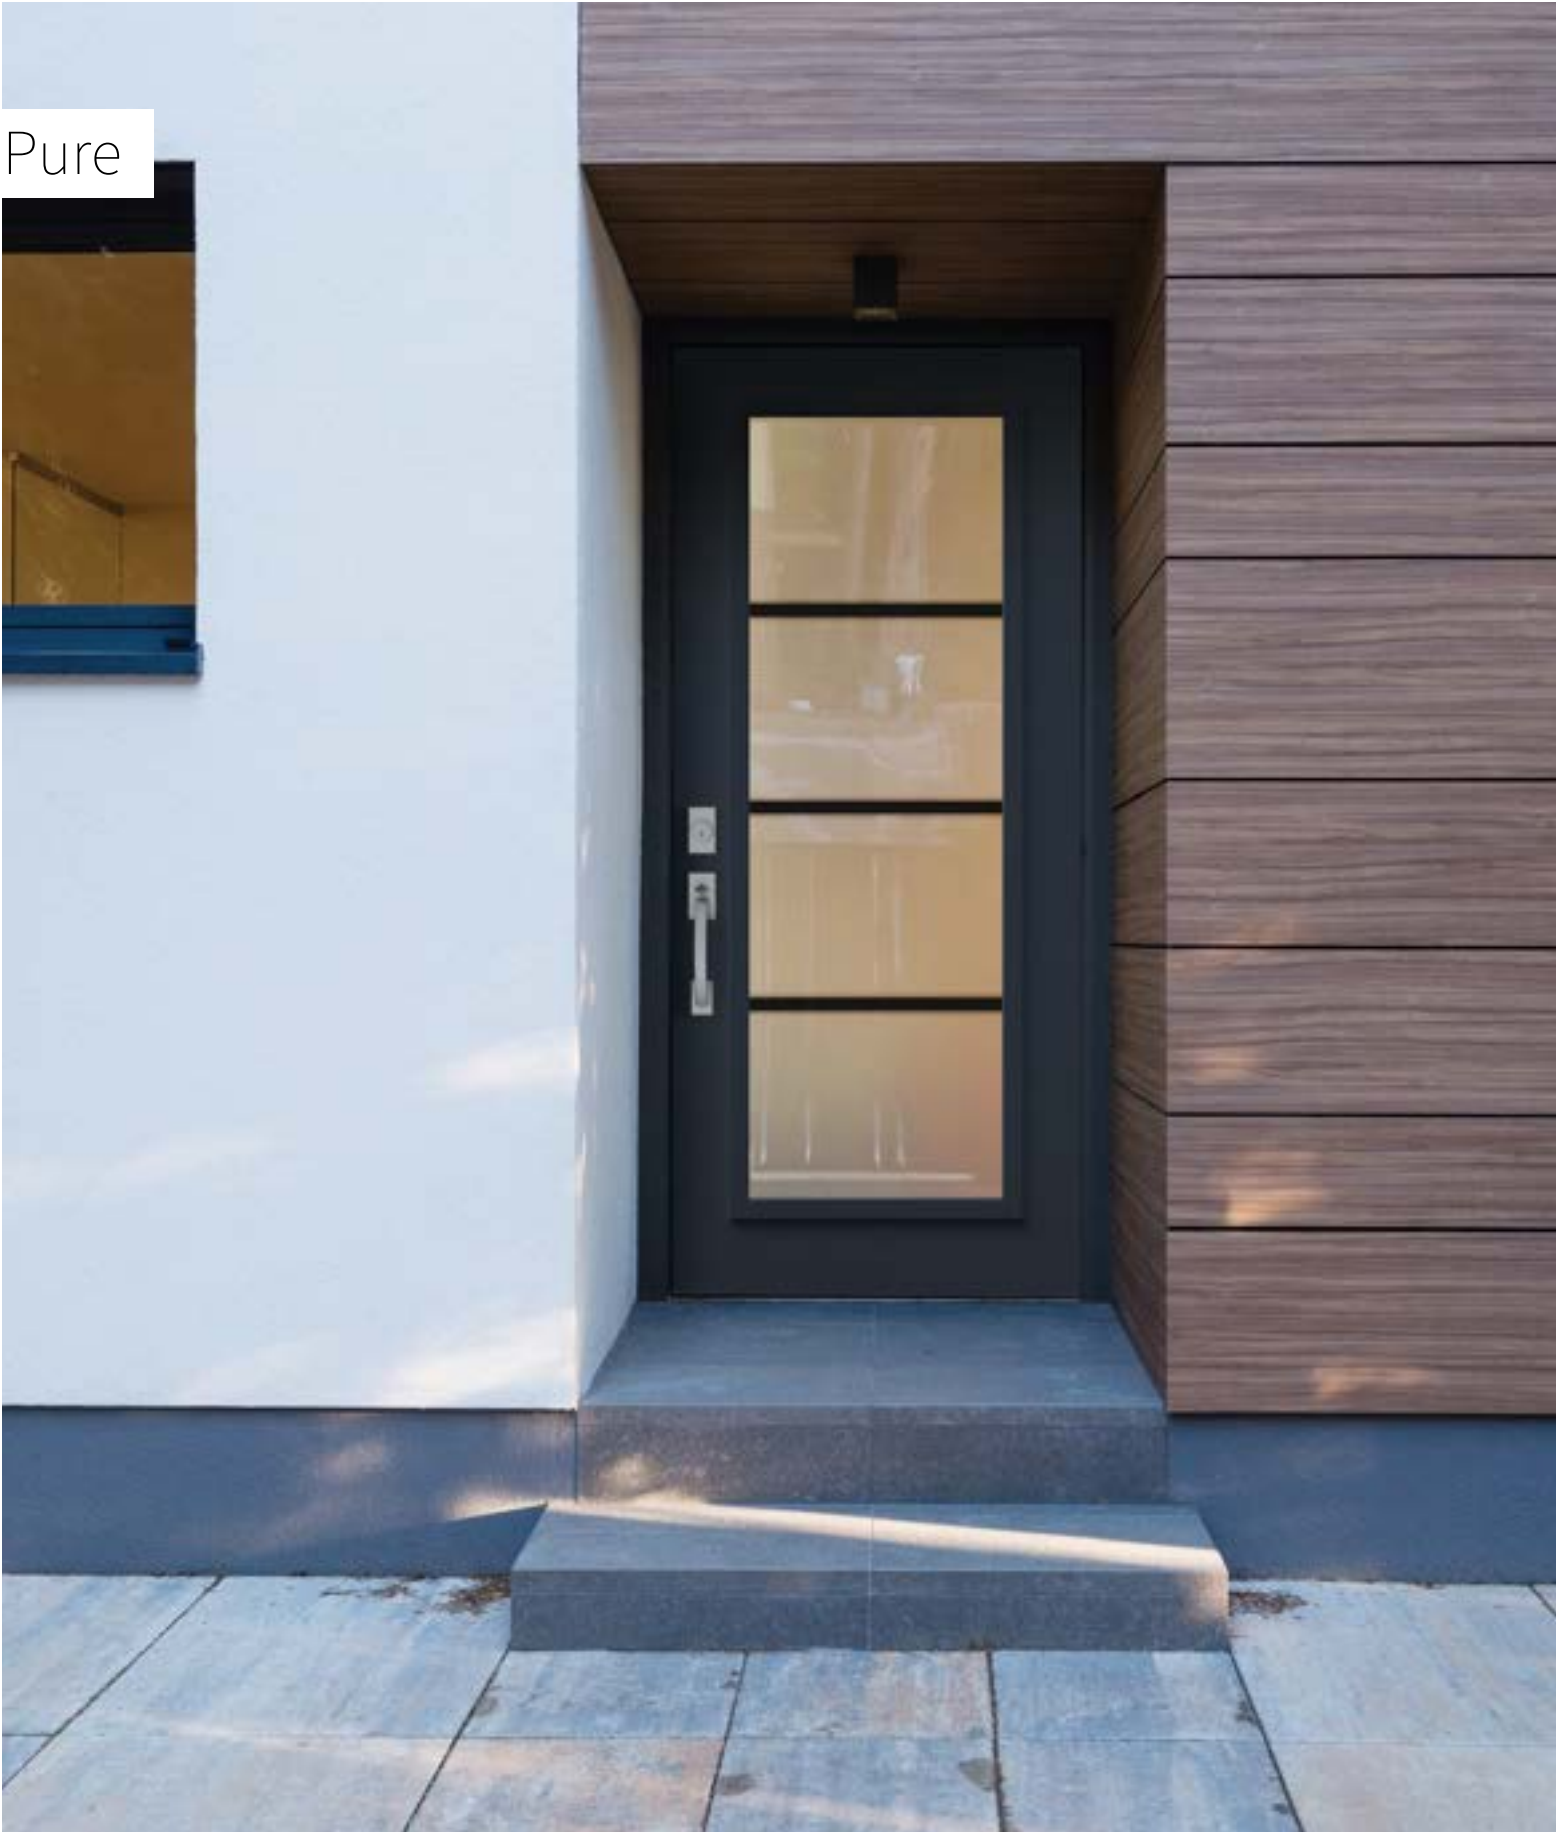

Pure

Uno steel door. Pure 22" x 64" doorglass p.51.

Pure

Pure adds refinement to your home. An ideal match with black windows and horizontal mullions, Pure is interesting for new construction as well as renovation projects. The subtle clear lines on this silkscreened glass provide a view to the outdoors while ensuring your privacy.