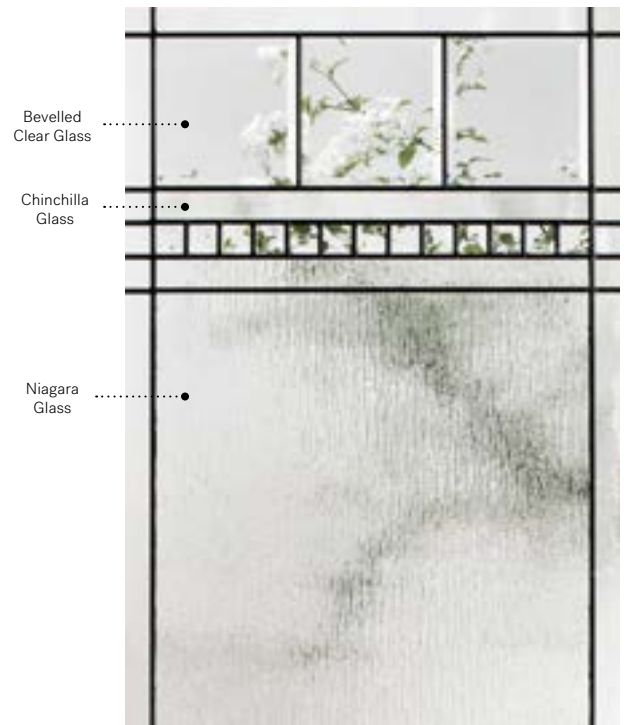

Chanelle

Orleans steel door p.23. Chanelle 22" x 48" doorglass with 8" x 48" sidelite p.73.

Chanelle

Chanelle will bring a stately, elegant and timeless touch to any home, classic or modern. With clean lines and bright bevels, it creates stunning light effects.

Stained glass: Chinchilla glass, bevelled clear glass and Niagara glass.

Caming: Patina.

Frames: Contemporary, Novapvc or Stainable.

Sidelites and transom: Looks great accompanied by Niagara glass.

Available in custom sizes.