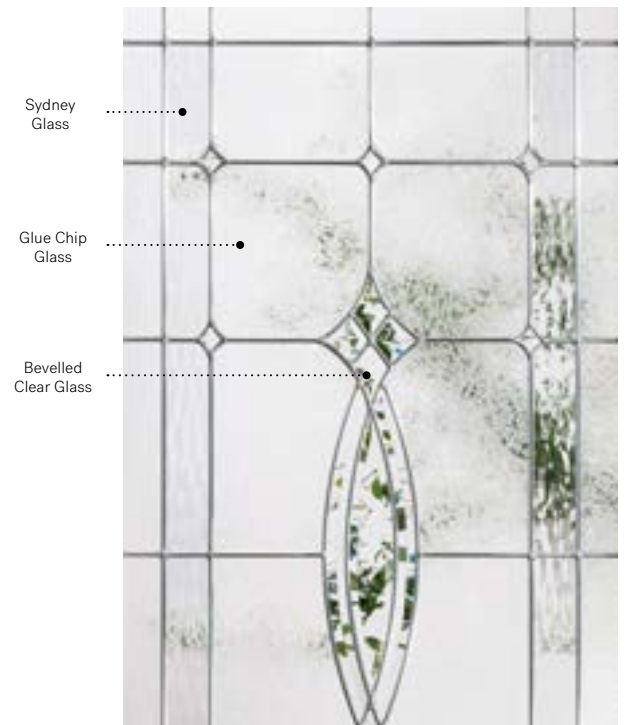

Evangeline II

Influenced by the decorative arts at the start of the century, the detailed composition of Evangeline II will charm the admirers of stained glass. This model is a perfect fit for a classic or farmhouse style home.

Stained Glass: Sydney glass, Glue Chip glass and bevelled clear glass.

Caming: Zinc, Patina or Brass.

Frames: Novapvc or Stainable.

Sidelites and transom: Looks great accompanied by Glue Chip glass.

Available in custom sizes.

Privacy Level **3/5**
SEMI-PRIVATE

	Zinc	Pat.	Brass
Novapvc	10-054-060 008	026 002	
Stainable	10-054-060 017	032 004	

	Zinc	Pat.	Brass
Novapvc	10-054-057 006	032 001	
Stainable	10-054-057 017	034 019	

	Zinc	Pat.	Brass
Novapvc	10-054-050 008	024 002	
Stainable	10-054-050 016	033 004	

	Zinc	Pat.	Brass
Novapvc	N/A		
Stainable	10-054-027 012	014 013	

	Zinc	Pat.	Brass
Novapvc	10-054-005 008	026 007	
Stainable	10-054-005 018	033 003	

	Zinc	Pat.	Brass
Novapvc	10-054-017 005	017 001	
Stainable	10-054-017 008	020 010	

	Zinc	Pat.	Brass
Novapvc	10-054-010 008	021 002	
Stainable	10-054-010 014	027 005	

	Zinc	Pat.	Brass
Novapvc	10-054-211 002	001 003	
Stainable